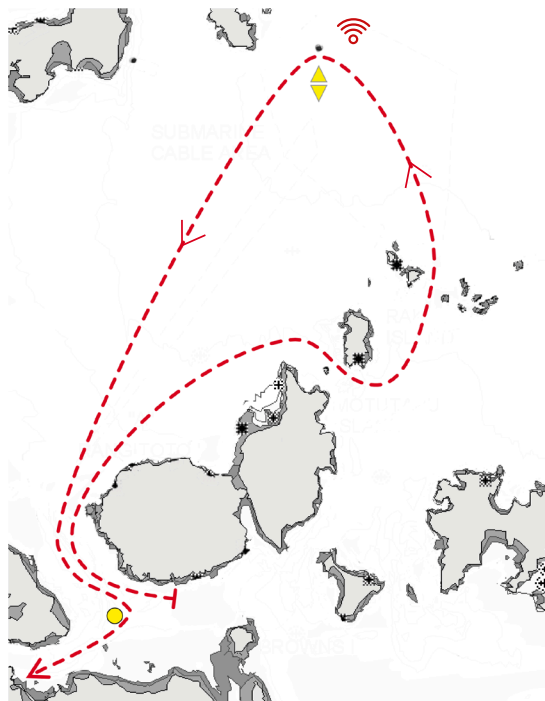

Victoria Park
Est. 1999

25
Years

LEWMAR®
TRIPLE SERIES

COURSE 7: New World Victoria Park 60 Course (36nm)

COURSE 8: New World Victoria Park 100 Course (52nm)

Start, rounding Rangitoto (S), Awash Rk Rakino (P), Otata Island (Noises) (P), Shearers Rock Cardinal Buoy (P), Northern Leading Buoy (S), to Finish

Reply **MARK 1** to SSANZ Text message after passing and/or rounding Shearers Rock Cardinal Buoy

Start, passing Rangitoto (S), rounding Flat Rock (S), passing Rakino Island (P), passing Motutapu Island (S), Northern Leading Buoy (P) to Finish.

Reply **MARK 1** to SSANZ Text message after passing and/or rounding Flat Rock and **MARK 2** after passing and/or rounding Rakino Island

Victoria Park
Est. 1999

25
Years 

COURSE 9: New World Victoria Park 50 Course (30nm)

Start passing Motutapu (P), rounding Motuhoropapa Island (The Noises) (S), Ahaaha Rocks (S), D'Urville Rock (S), Motuihe Island (S) to Finish (Islington Bay area).

Reply **MARK 1** to SSANZ Text message after rounding D'Urville Rock