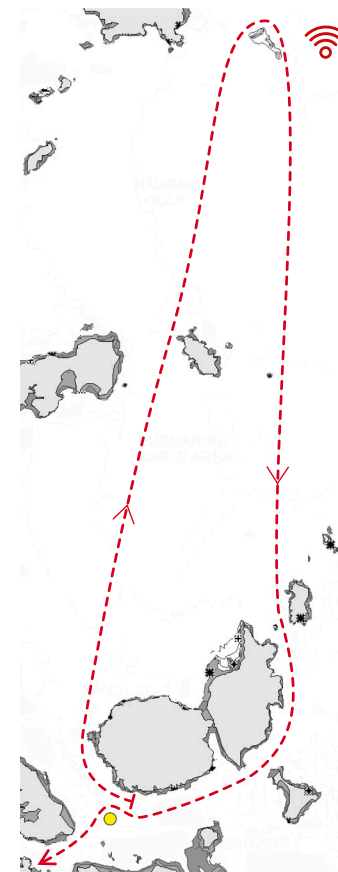

Victoria Park
Est. 1999

25
Years

LEWMAR®
TRIPLE SERIES

COURSE 7: New World Victoria Park 60 Course (36nm)

COURSE 8: New World Victoria Park 100 Course (52nm)

Start, rounding Rangitoto (S), Awash Rk Rakino (P), Otata Island (Noises) (P), Shearers Rock Cardinal Buoy (P), Northern Leading Buoy (S), to Finish

Reply **MARK 1** to SSANZ Text message after passing and/or rounding Shearers Rock Cardinal Buoy

Start, passing Rangitoto (S), rounding Flat Rock (S), passing Rakino Island (P), passing Motutapu Island (S), Northern Leading Buoy (P) to Finish.

Reply **MARK 1** to SSANZ Text message after passing and/or rounding Flat Rock and **MARK 2** after passing and/or rounding Rakino Island

Victoria Park
Est. 1999

25
Years 

COURSE 9: New World Victoria Park 50 Course (30nm)

Start passing Motutapu (P), rounding Motuhoropapa Island (The Noises) (S), Ahaaha Rocks (S), D'Urville Rock (S), Motuihe Island (S) to Finish (Islington Bay area).

Reply **MARK 1** to SSANZ Text message after rounding D'Urville Rock