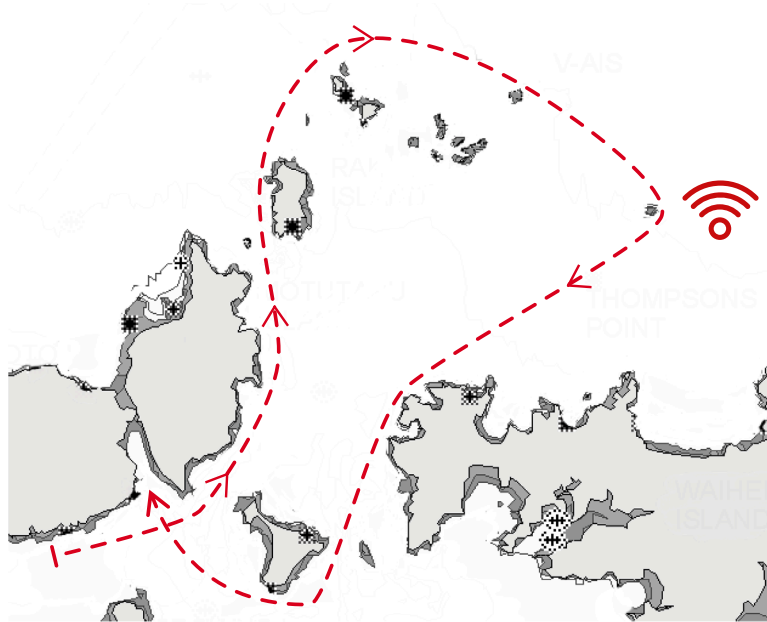

Victoria Park
Est. 1999

25
Years

LEWMAR®
TRIPLE SERIES

COURSE 7: New World Victoria Park 60 Course (36nm)

COURSE 8: New World Victoria Park 100 Course (52nm)

Start, rounding Rangitoto (S), Awash Rk Rakino (P), Otata Island (Noises) (P), Shearers Rock Cardinal Buoy (P), Northern Leading Buoy (S), to Finish

Reply **MARK 1** to SSANZ Text message after passing and/or rounding Shearers Rock Cardinal Buoy

Start, passing Rangitoto (S), rounding Flat Rock (S), passing Rakino Island (P), passing Motutapu Island (S), Northern Leading Buoy (P) to Finish.

Reply **MARK 1** to SSANZ Text message after passing and/or rounding Flat Rock and **MARK 2** after passing and/or rounding Rakino Island

Victoria Park
Est. 1999

25
Years 

COURSE 9: New World Victoria Park 50 Course (30nm)

Start passing Motutapu (P), rounding Motuhoropapa Island (The Noises) (S), Ahaaha Rocks (S), D'Urville Rock (S), Motuihe Island (S) to Finish (Islington Bay area).

Reply **MARK 1** to SSANZ Text message after rounding D'Urville Rock